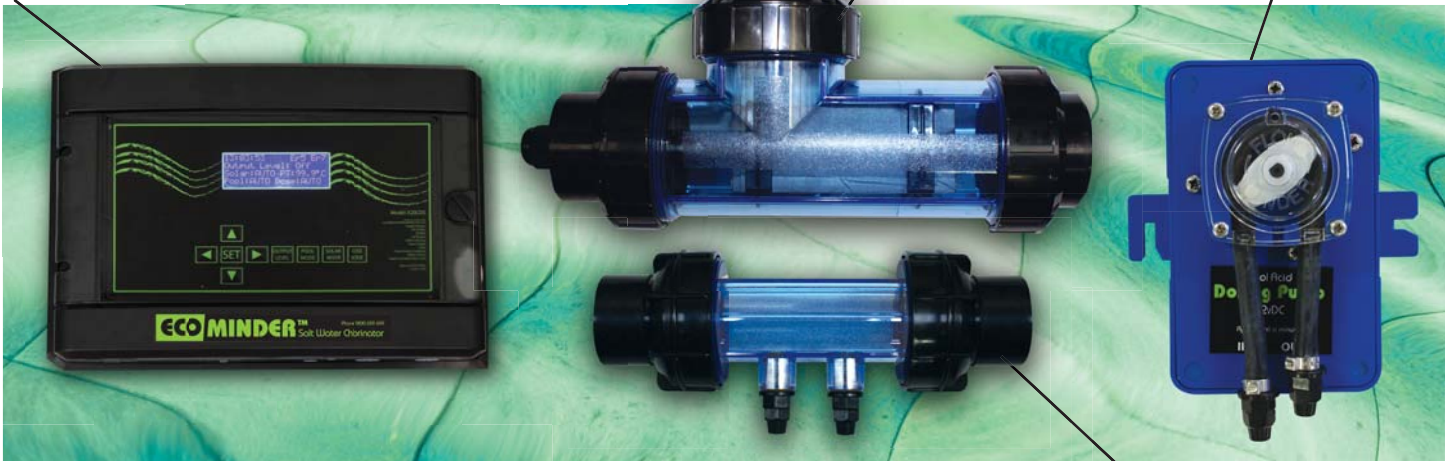

CHLORINATORS

Eco-Minder Saltwater Chlorinator

Controls your chlorine, doser and solar heating

The ECO Minder CD/S unit is an innovative system which allows you to dose your pool automatically or on a manual function. Has a built in saltwater chlorinator complete with optional Automatic Solar controller.

Eco-Minder Saltwater Chlorinators

Controls your chlorine, doser and solar heating

- Totally automatic and easy to install.
- Maintains chlorine output even when salt levels fluctuate.
- Sanitises your pool and ensures clean sparkling water.
- Easy touch control operation.
- Self-cleaning saves you time and money.
- Long life and durability with a 10 year battery back up system.
- Easy operational Manual Dose or Automatic Doser timers.

Specifically Programmed Chlorinator Unit

There are two digital chlorinator models available with the following features:

Doser Cell

2-in-1 CD - Chlorinator + Doser

- Two digital time clocks for pool filter operation
- Variable self cleaning salt cell timer
- Variable chlorine output control
- Pump run dry protection, automatic shut down.
- 10 Year battery backup
- Digital timer clock for doser operation
- Pool light timer
- Choice of 20g, 30g & 50g of chlorine production per hour

3-in-1 CDS - Chlorinator + Doser + Solar

All the features of the 2-in-1 but includes:

- Built in solar controller with pool temperature display

Model No's. - Eco-Minder Saltwater Chlorinators

	20g	30g	50g
CDS	X20CDS	X30CDS	X50CDS
CD	X20CD	X30CD	X50CD